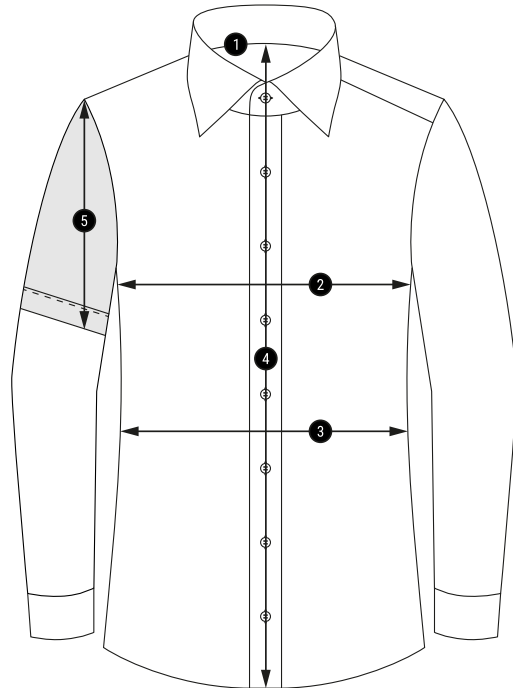

MARVELIS

Camicie da lavoro

Tabella di misura standard standard measurement chart

1	Taglie		XS	S	M	L	XL	XXL	3XL	4XL
	Taglia del collare	cm	36	37/38	39/40	41/42	43/44	45/46	47/48	49/50
	collar sizes	inch	14	14½/15	15½/15¾	16/16½	17/17½	17¾/18	18¾/19	19¼/19½
2	Busto	comfort fit			122	128	136	148	154	160
	chest measurement	modern fit		114	120	126	132	138	144	
		body fit	98	104	110	116	124			
3	Taglia della vita	comfort fit			116	124	136	148	154	160
	waist measurement	modern fit		102	106	112	122	130	136	
		body fit	86	92	98	104	112			
4	Lunghezza scafo a LM 64	comfort fit			82	82	85	85	90	95
	body length for SL 64	modern fit		82	82	82	85	85	90	
		body fit	76	78	80	80	83			
	Lunghezza scafo a LM 69	comfort fit			85	85	90	90	90	95
	body length for SL 69	modern fit		85	85	85	90	90	90	
		body fit		81	83	83	87			
	Lunghezza scafo a LM 1/2	comfort fit			82	82	85	85	90	95
	body length for short sleeve	modern fit		82	82	82	85	85	90	
		body fit	76	78	80	80	83			